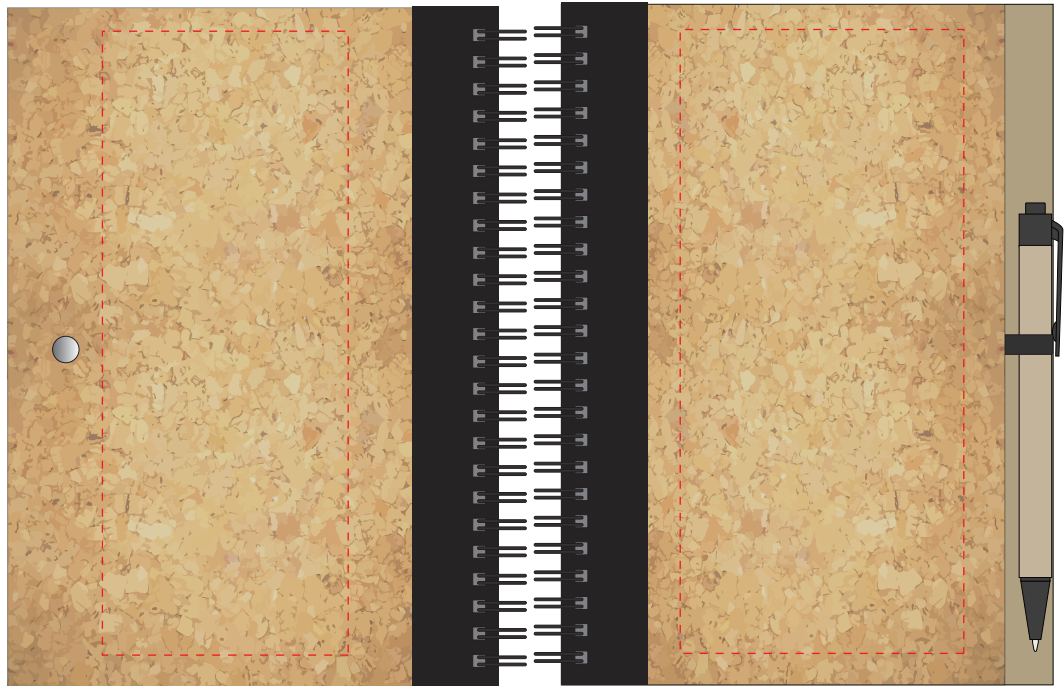

Your Ref:	Quantity:	Product Code: QS2253BK
Our Ref:	Version: 1	Product Colour: BLACK

PRINTING CONCERNS:**PRODUCT INFO: DUE TO THE NATURE OF THE PRODUCT THE PRINT POSITION MAY VARY BY 2 - 3 MM**

We stock this item in the following colours

PANTONE REFERENCE(S)

- Colour 1
- Colour 1
- Colour 1
- Colour 1

**** We would recommend black print for this product -
Other colours may appear patchy ****

ARTWORK SCALE 50%

Product Image for visualisation
- colours may vary

- CENTRED TO PRINT AREA
- CENTRED TO NOTEBOOK

The dashed line is to demonstrate print area and will not appear on your printed item

PLEASE NOTE:

- All colours including print and product are for visual purposes only and should not be regarded as the actual colour of the product and print.
- Some products may vary from batch to batch and may differ from previous orders.
- The colour and texture of a product can also have an effect on the final print colour.
- By approving this order we accept that you understand these terms.

To proceed, please approve visual via the online system.

ARTWORK SCALE 100%

Max print area: 165mm x 75mm

ARTWORK SCALE 100%

Max print area: 165mm x 65mm

ARTWORK SCALE 100%

Max print area: 45mm x 7mm